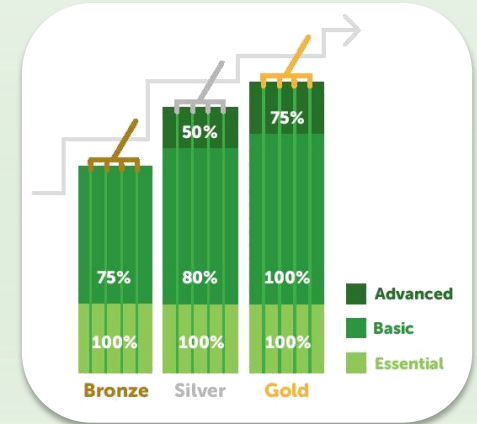

What is the FSA Tool?

Questionnaire based on sustainable farming practices recognized in the food and drink industry, covering **environmental**, **economic** and **social** aspects

Environmental

- Agro-chemicals
- Air
- Biodiversity
- Crop Protection
- Planting
- Soil Management
- Waste Management
- Water Management

Economic

- Financial Stability
- Market Access
- Legal Compliance

Social

- Health and Safety
- Labor Conditions
- Local Community