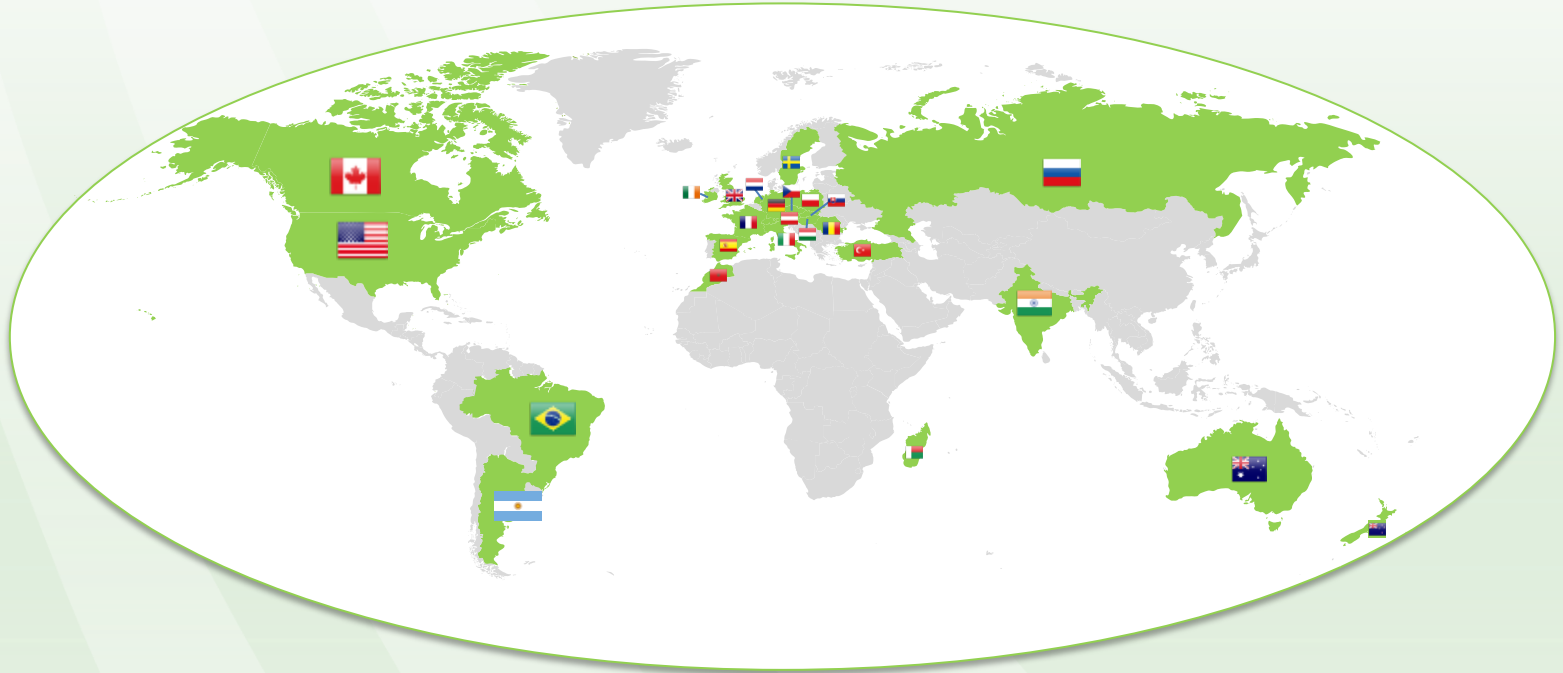

used in over 25 countries in 18 languages

Farm Sustainability Assessment

English, French, Portuguese, Italian, German, Romanian, Russian, Spanish, Hungarian, Swedish, Dutch, Czech, Slovakian, Polish, Hebrew, Turkish, Chinese Mandarin, Greek